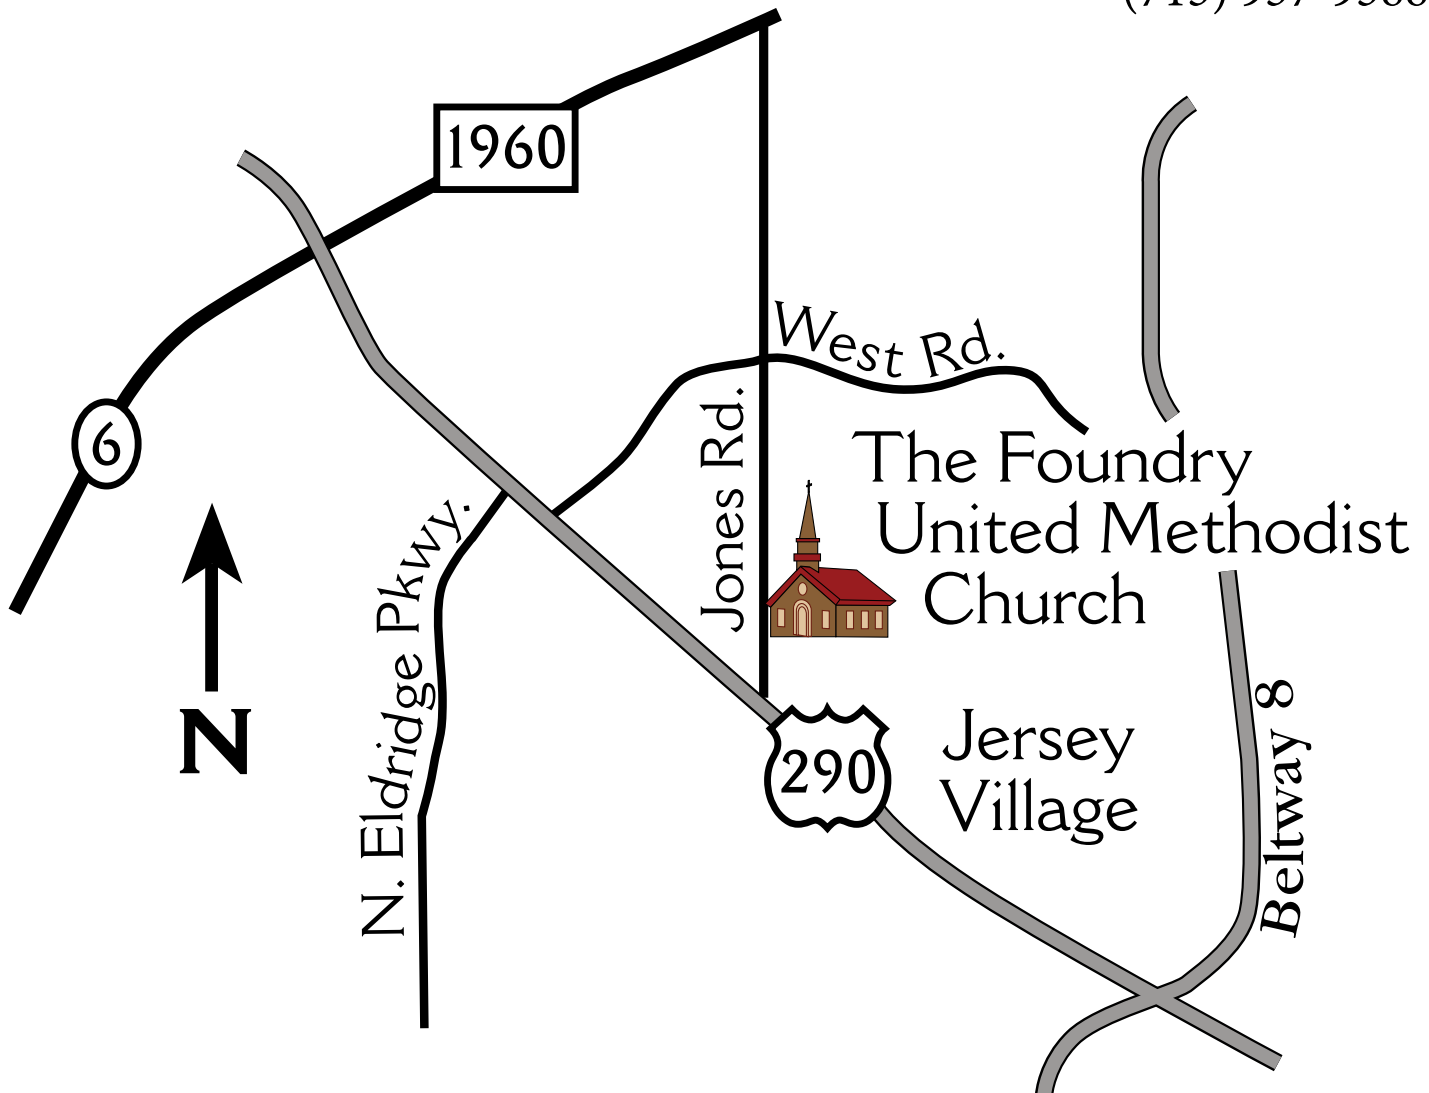

The Foundry United
Methodist Church
8350 Jones Road
near Highway 290
Houston, Texas 77065
(713) 937-9388

Location

The Houston Choral Society will perform all of its concerts this season at The Foundry United Methodist Church in northwest Houston, where the acoustics are fashioned after those of the best European opera houses, offering one of the finest concert-going experiences found in the Houston area.